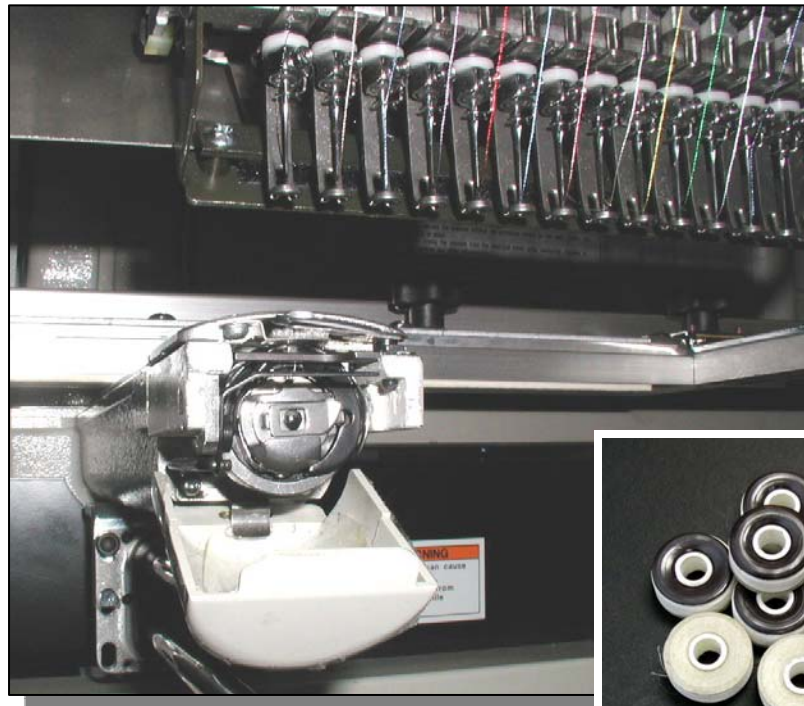

Super Control®
BOBBINS

Our premium Brand *By* **Robison - Anton** 

CF
Polyester
Pre-Wound
Magnetic
Bobbins

World of A&E

www.amefird.com

Super Control Bobbins™

Pre-wound Embroidery Bobbins with Magnetic Side to Minimize Bobbin Over-spin that greatly reduces Sewing Interruptions!

- **Magnetic Side Minimizes Bobbin Over-spin**
 - Minimizes problems with bobbin pick-up
 - Improves tension control
 - Minimizes interruptions
- **Consistent Yardage from Bobbin to Bobbin**
 - Predictable run-time
 - Less bobbin thread wastage

Global Availability - World Class Service

Super Control®
BOBBINS

Our premium Brand **By Robison - Anton®** 

Super Control Bobbins™

Pre-wound Embroidery Bobbins with Magnetic Side to Minimize Bobbin Overspin that greatly reduces Sewing Interruptions!