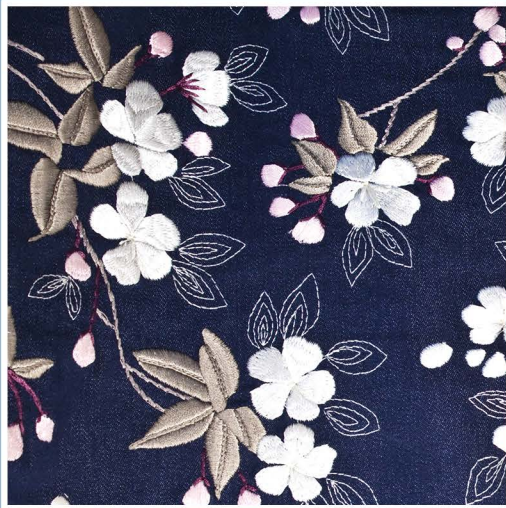

SUPER BRITE POLYESTER®

TOP 100 EMBROIDERY THREAD COLOR REFERENCE